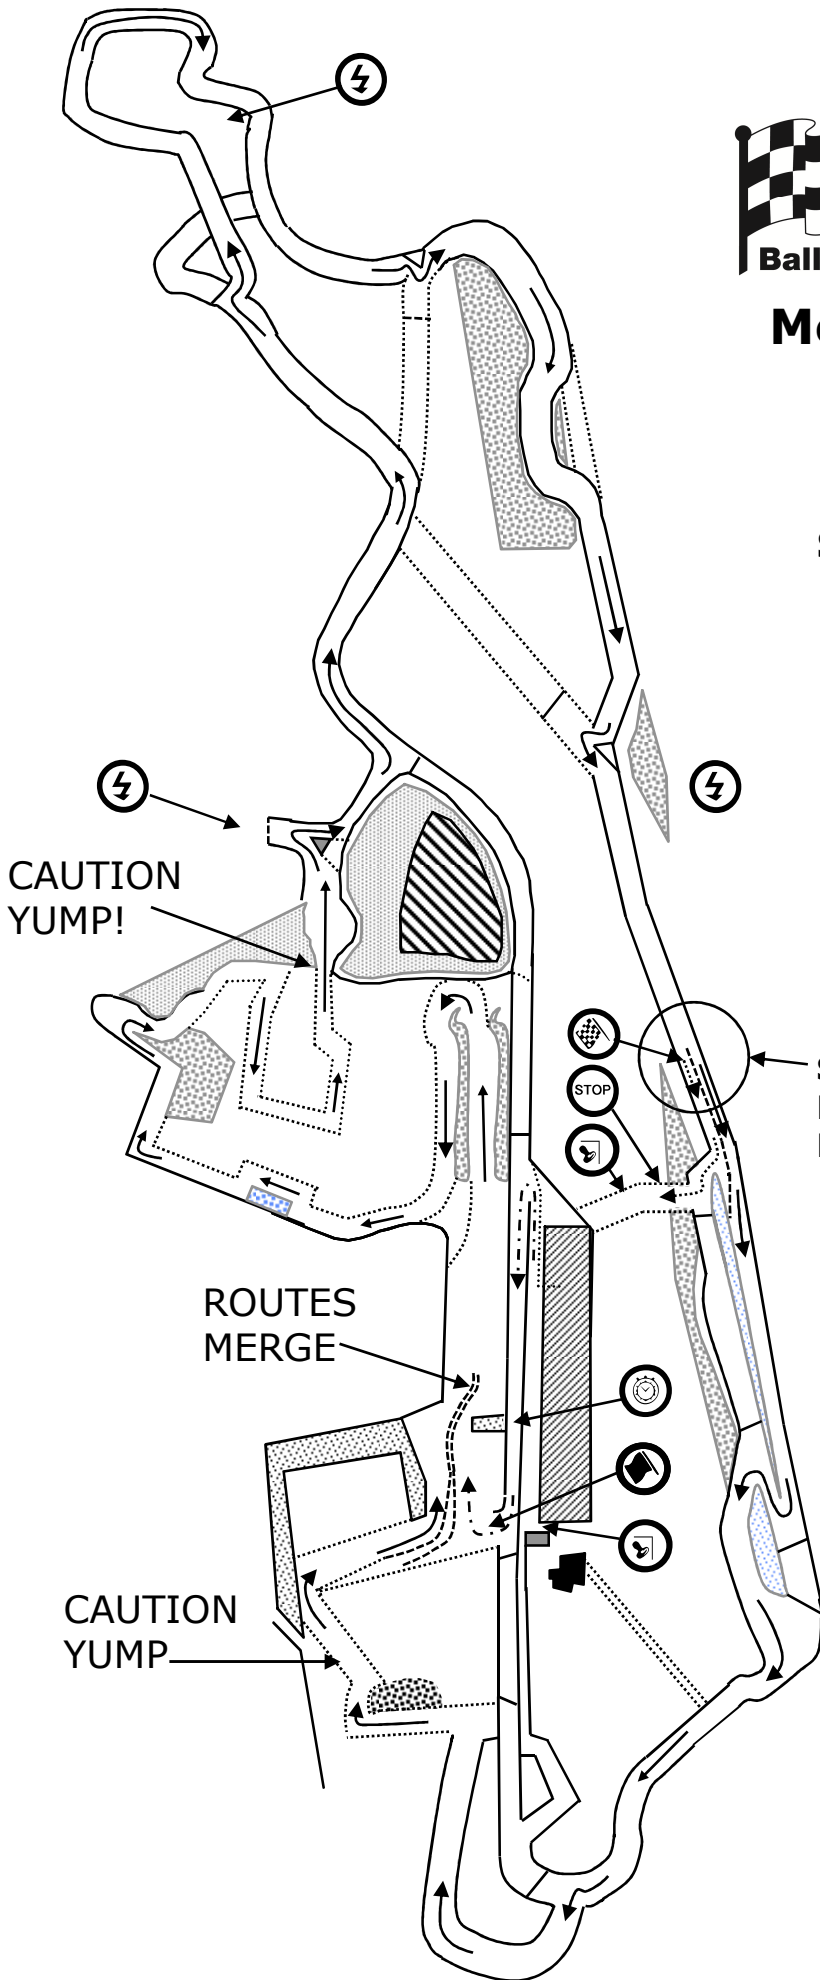

McGRADY INSURANCE STAGES

19TH June 2021

SPECIAL STAGES 1&2

Stage Length - 5.4 Miles

Bogey Time - 4'19"

Target Time - 7'00"

-----> Lap 1

————> Common Route

Not to scale

Split Route
Lap 1 KEEP LEFT
Lap 2 KEEP RIGHT TO
FINISH

McGRADY INSURANCE STAGES

19TH June 2021

SPECIAL STAGES 3&4

Stage Length - 6.6 miles

Bogey Time - 5'17"

Target Time - 8'00"

-----> Lap 1

————> Common Route

Not to scale

Split Route
Lap 1 KEEP LEFT
Lap 2 KEEP RIGHT TO
FINISH

McGRADY INSURANCE STAGES

19TH June 2021

SPECIAL STAGES 5 & 6

Stage Length - 7.4 miles

Bogey Time - 5'55"

Target Time - 9'00"

-----> Lap 1

————> Common Route

Not to scale

Split Route
Lap 1 & 2 KEEP RIGHT
Lap 3 KEEP LEFT TO FINISH

RALLY TRAFFIC FLOW IN

PITS AREA