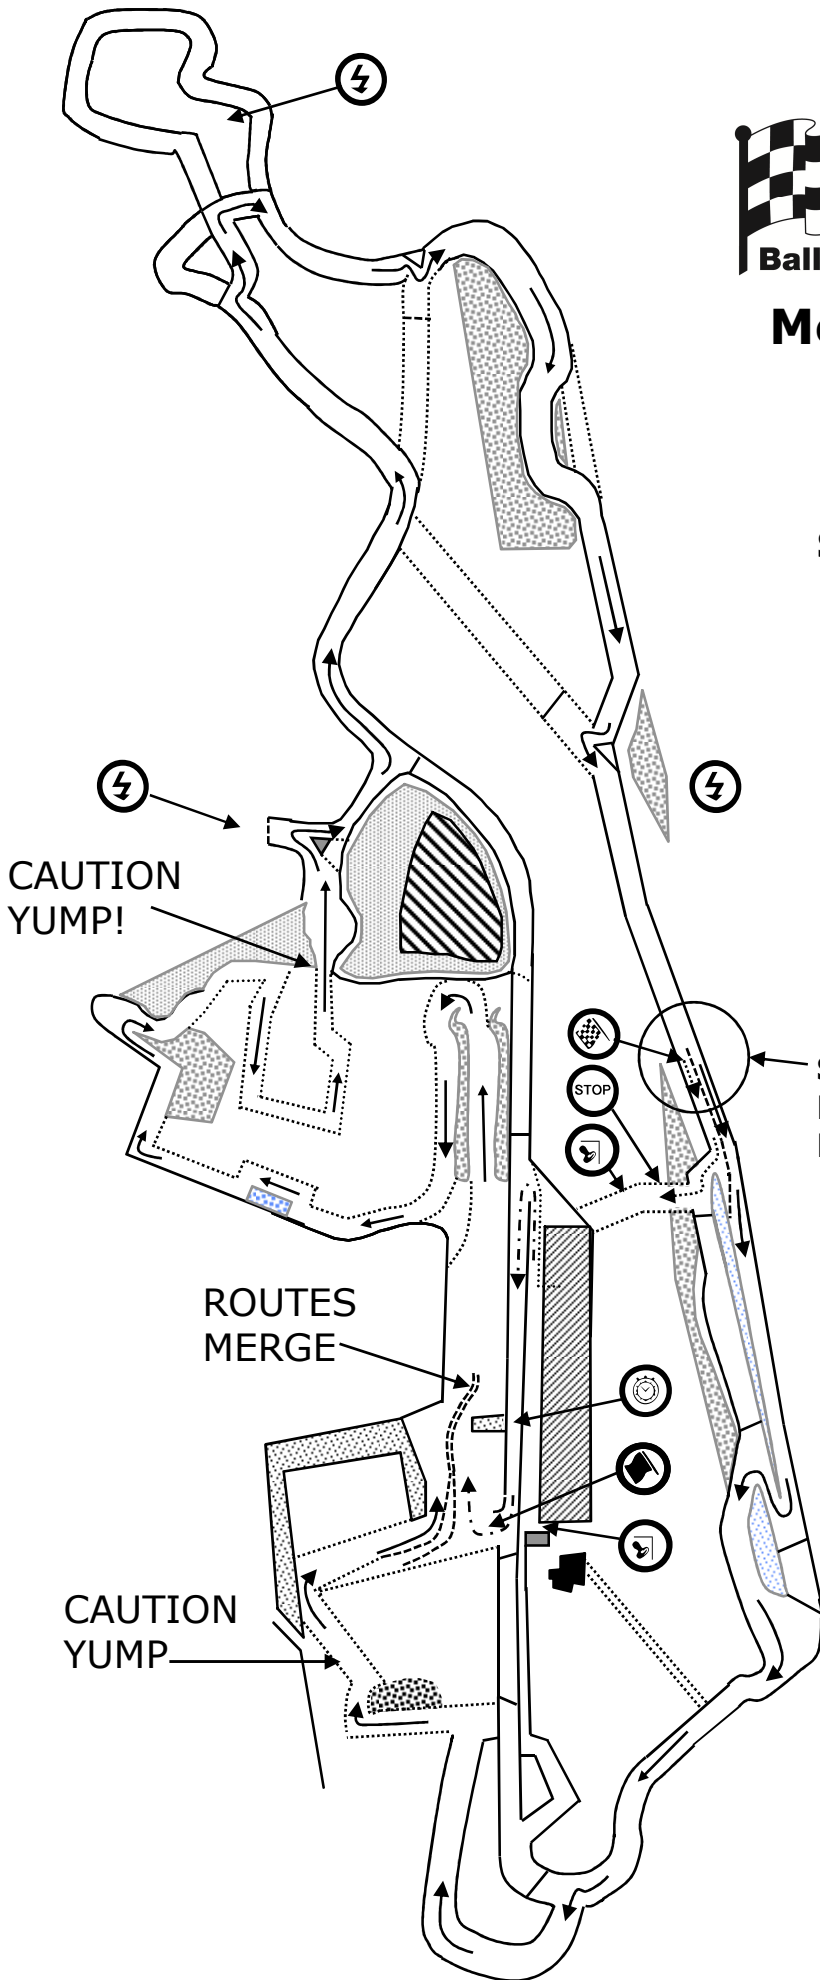

McGRADY INSURANCE STAGES

19TH June 2021

SPECIAL STAGES 1&2

Stage Length - 5.4 Miles

Bogey Time - 4'19"

Target Time - 7'00"

-----> Lap 1

————> Common Route

Not to scale

Split Route
Lap 1 KEEP LEFT
Lap 2 KEEP RIGHT TO
FINISH

McGRADY INSURANCE STAGES

19TH June 2021

SPECIAL STAGES 3&4

Stage Length - 6.6 miles

Bogey Time - 5'17"

Target Time - 8'00"

-----> Lap 1

————> Common Route

Not to scale

Split Route
Lap 1 KEEP LEFT
Lap 2 KEEP RIGHT TO
FINISH

McGRADY INSURANCE STAGES

19TH June 2021

SPECIAL STAGES 5 & 6

Stage Length - 7.4 miles

Bogey Time - 5'55"

Target Time - 9'00"

-----> Lap 1

————> Common Route

Not to scale

Split Route
Lap 1 & 2 KEEP RIGHT
Lap 3 KEEP LEFT TO FINISH

RALLY TRAFFIC FLOW IN

PITS AREA