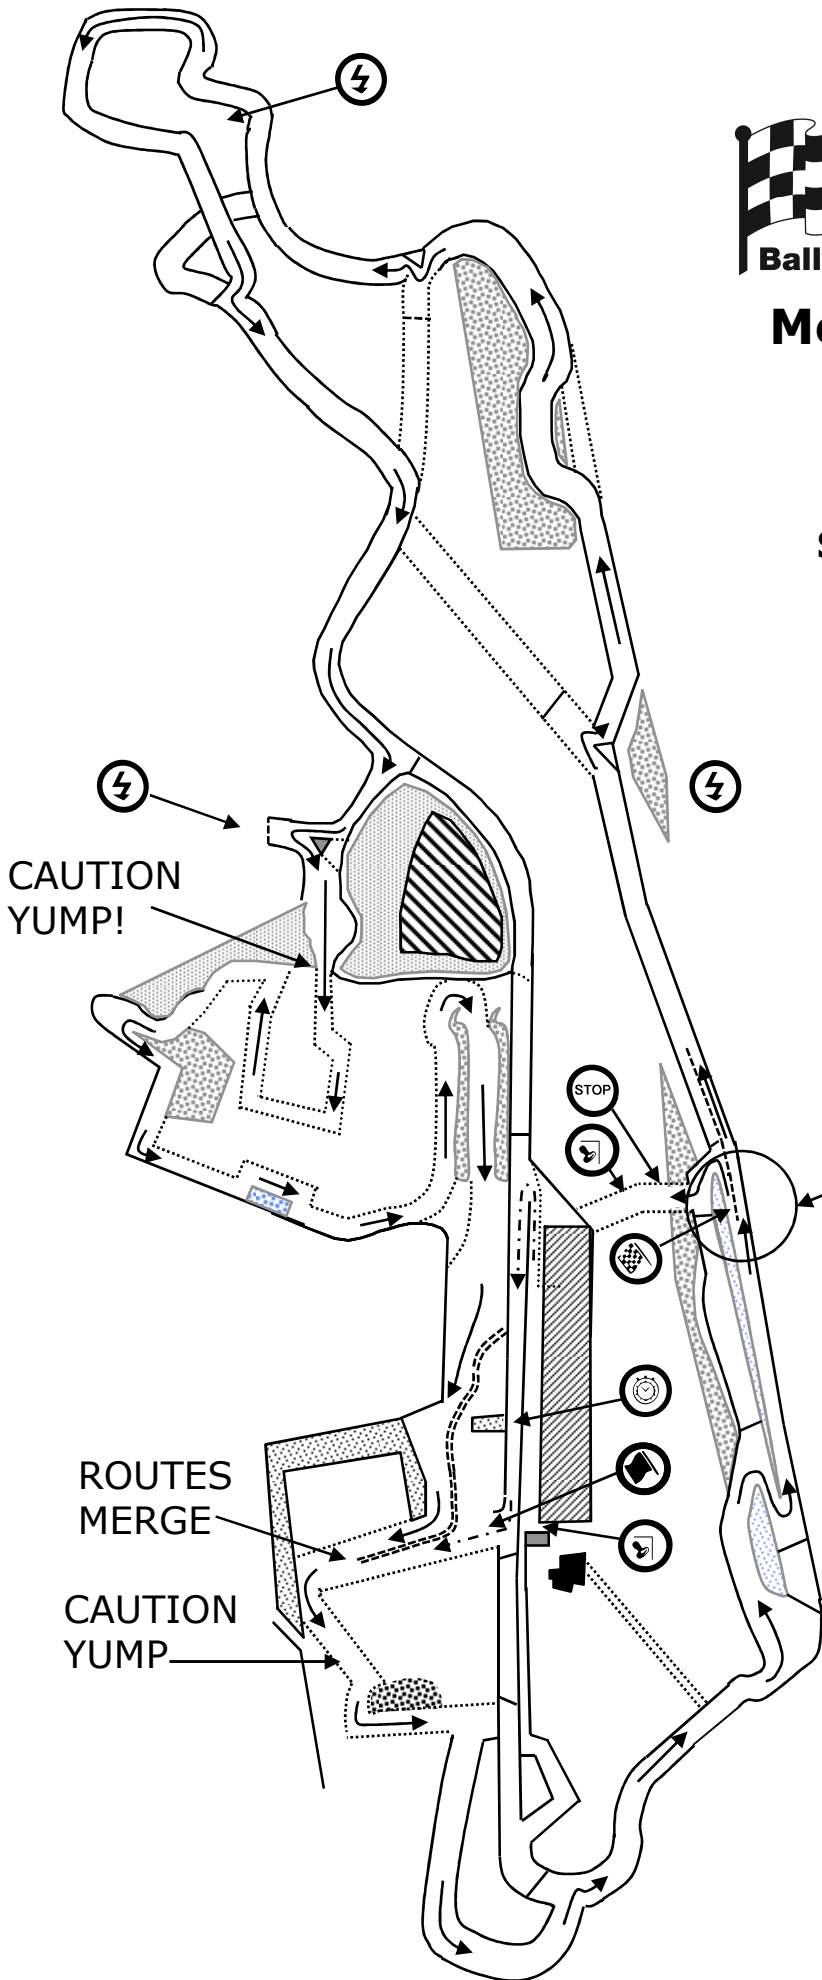

McGRADY INSURANCE STAGES

19TH June 2021

SPECIAL STAGES 1&2

Stage Length - 5.4 Miles

Bogey Time - 4'19"

Target Time - 7'00"

-----> Lap 1

————> Common Route

Not to scale

Split Route
Lap 1 KEEP LEFT
Lap 2 KEEP RIGHT TO
FINISH

McGRADY INSURANCE STAGES

19TH June 2021

SPECIAL STAGES 3&4

Stage Length - 6.6 miles

Bogey Time - 5'17"

Target Time - 8'00"

-----> Lap 1

————> Common Route

Not to scale

Split Route
Lap 1 KEEP LEFT
Lap 2 KEEP RIGHT TO
FINISH

McGRADY INSURANCE STAGES

19TH June 2021

SPECIAL STAGES 5 & 6

Stage Length - 7.4 miles

Bogey Time - 5'55"

Target Time - 9'00"

-----> Lap 1

————> Common Route

Not to scale

Split Route
Lap 1 & 2 KEEP RIGHT
Lap 3 KEEP LEFT TO FINISH

RALLY TRAFFIC FLOW IN

PITS AREA